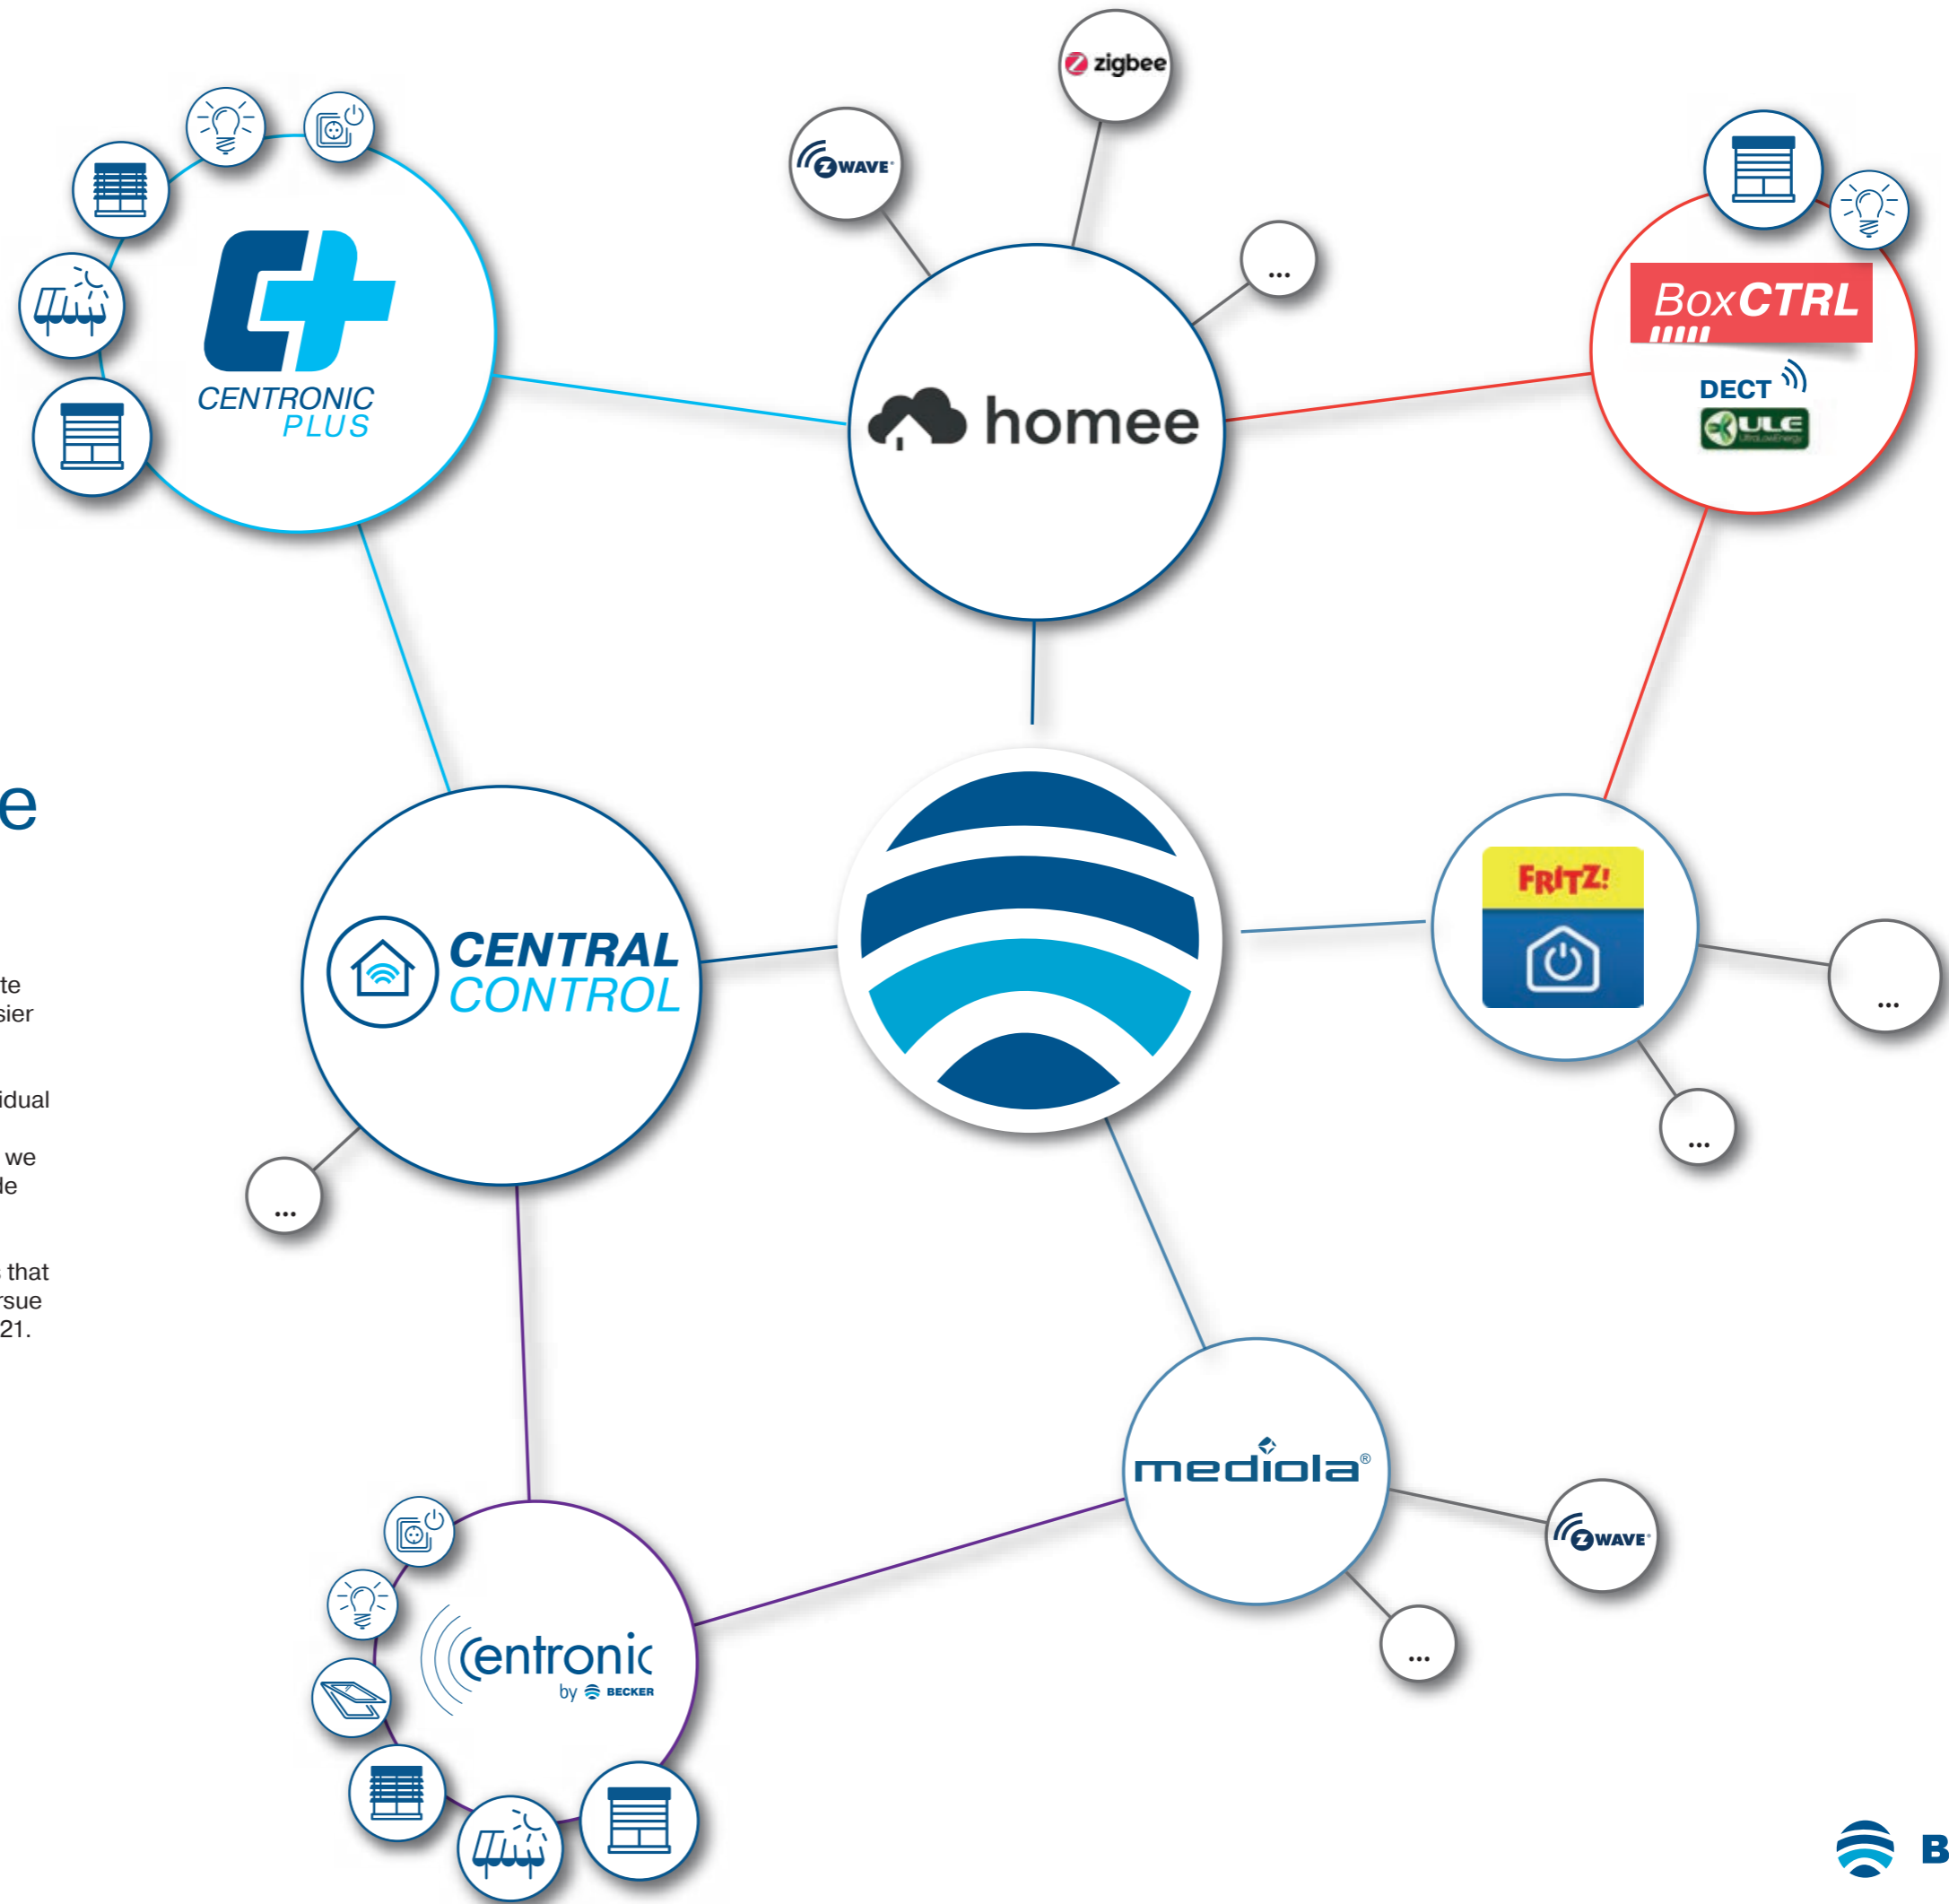

Radio solutions, as individual as you are

Whether you are renovating, converting or creating a new building: with automated solutions, you can create a home where you are always in control. Make life easier for yourself.

Your requirements for intelligent living can be as individual as you and your lifestyle. From simple roller shutter solutions through to the fully networked SmartHome, we have a wide range of solutions to offer you. You decide what you want and how far you want to go!

Developing solutions for your individual requirements that make living and working easier. That is the aim we pursue at Becker. And we have been doing this ever since 1921.

SUSTAINABLE
by **BECKER**